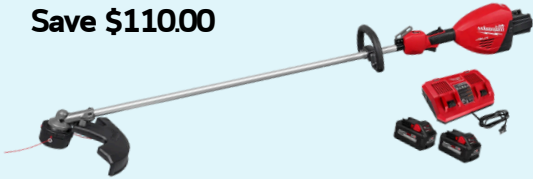

HULL EST. 1977
ELECTRIC

SUMMER SPECIALS

M18 Cordless /
Corded ROCKET
Tower Light
2131-20
Save \$11000

M18 FUEL Dual-Battery Blower
2824-20
Save \$50.00

M18 FUEL HATCHET 8"
Pruning Saw
3004-20
Save \$20.00

M18 FUEL 16" Chainsaw,
Tool Only
2727-20
Save \$100.00

Milwaukee M18 FUEL Blower Kit
2724-21HD
Save \$100.00

M12 FUEL
HATCHET 6-Inch
Pruning Saw
2527-20
Save \$50.00

M18 FUEL 16-Inch
Chainsaw 12.0Ah HD Kit
2727-21HD
Save \$50.00

M18 FUEL 17" Dual Battery String Trimmer Kit
3006-22
Save \$150.00

M12 FUEL 8" Hedge Trimmer
2533-20
Save \$50

M18 FUEL™ 24" Hedge Trimmer
2726-20
Save \$60.00

M18 FUEL 14" Top Handle
Chainsaw
2826-20T
Save \$80.00